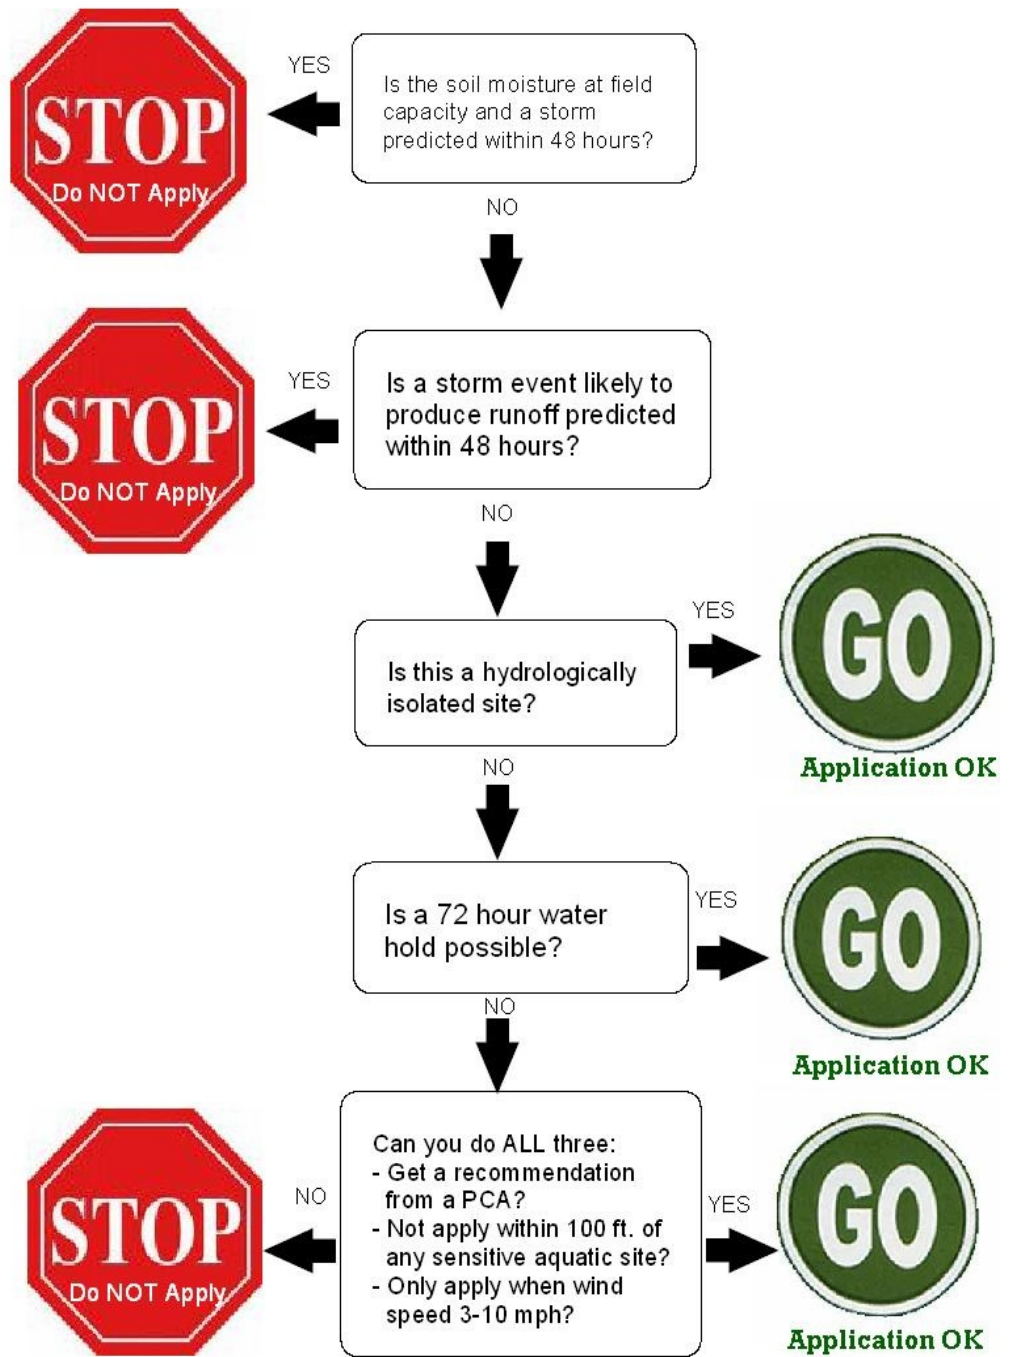

SUMMARY OF DORMANT SPRAY REGULATIONS FOR GROUND APPLICATIONS

SUTTER COUNTY: PLUM ORCHARD and SUTTER BUTTES

142 Garden Highway
 Yuba City, CA 95991

Phone: (530)822-7503
 Fax: (530)822-7511