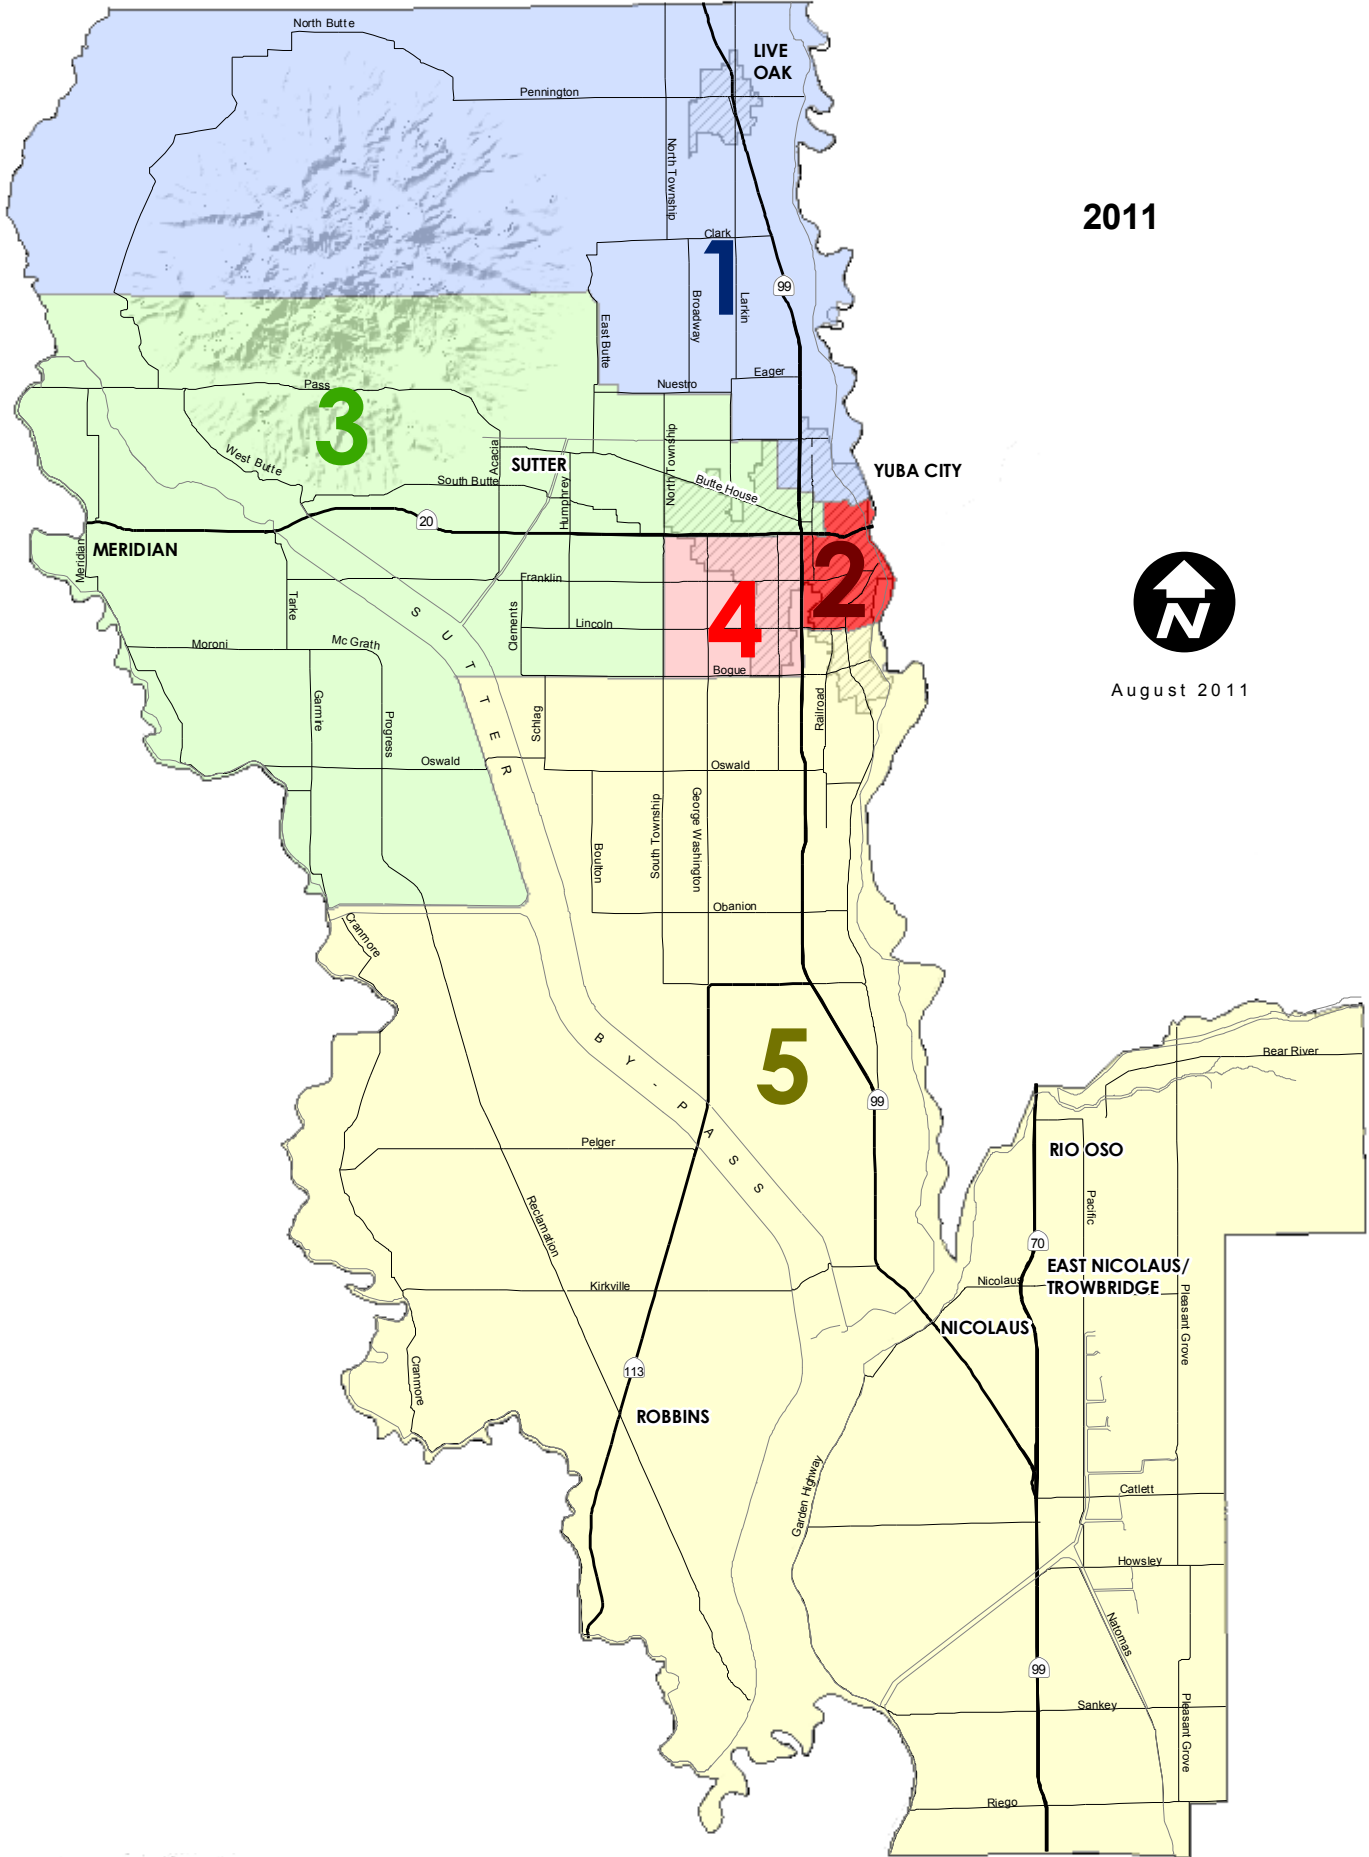

SUTTER COUNTY

SUPERVISOR DISTRICTS

2011

August 2011