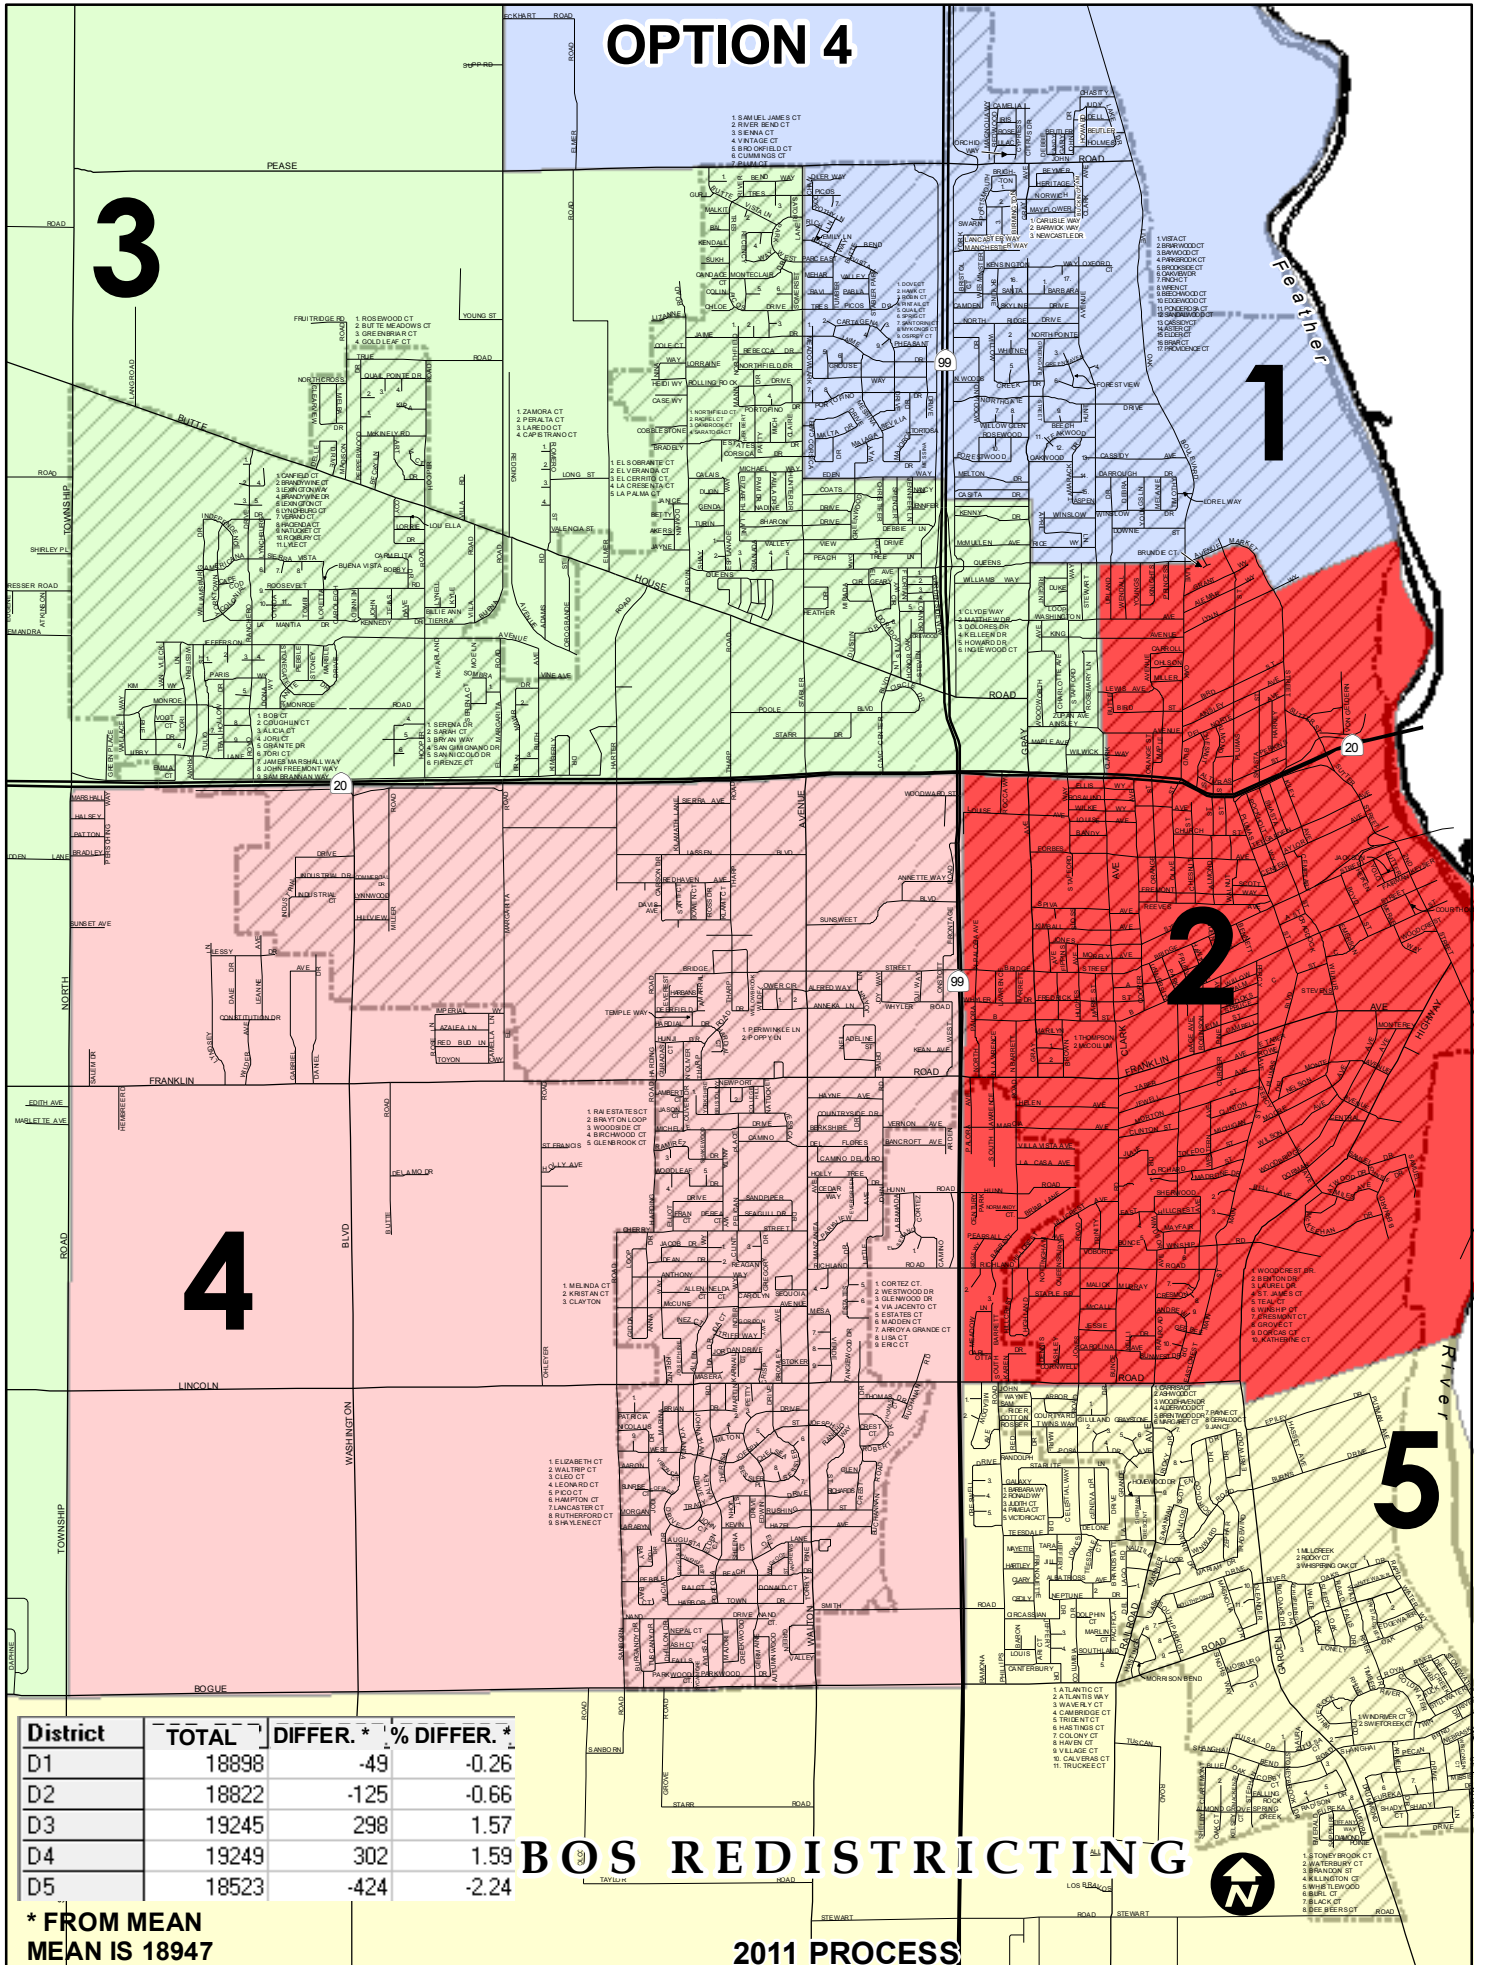

OPTION 4

District	TOTAL	DIFFER. *	% DIFFER. *
D1	18898	-49	-0.26
D2	18822	-125	-0.66
D3	19245	298	1.57
D4	19249	302	1.59
D5	18523	-424	-2.24

* FROM MEAN
MEAN IS 18947

BOS REDISTRICTING

2011 PROCESS